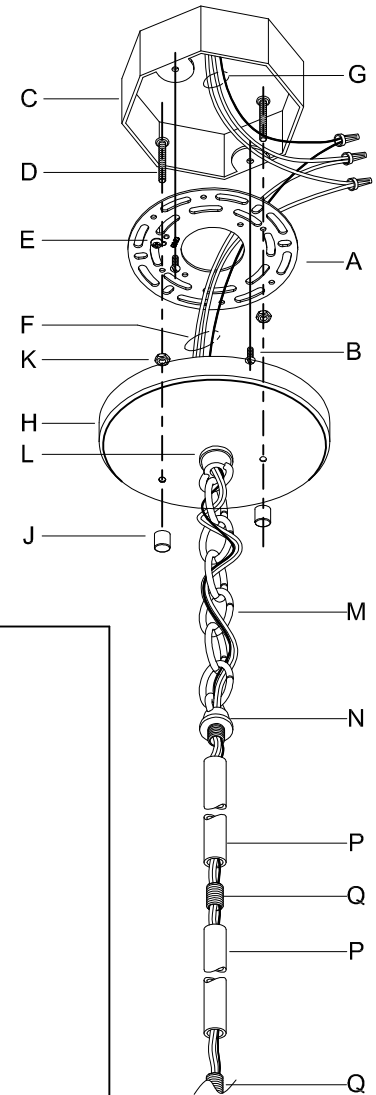

CAUTION: Read instructions carefully and turn electricity off at main circuit breaker panel before beginning installation.

500137

WARNING - If any Special Control Devices are used with this Fixture, Follow the Instructions Carefully to assure full compliance with N.E.C. requirements. If there are any questions, contact a Qualified Electrical Contractor.

CAUTION - All glass is fragile, use care when handling Glass component(s) and or Lamp(s).

CANOPY MOUNTING & WIRE CONNECTION ASSEMBLY STEPS:

ADJUST HEIGHT WITH "D"
K → A (TO LOCK)
RÉGLEZ LA HAUTEUR AVEC "D"
K → A (À VERROUILLER)
AJUSTA LA ALTURA CON "D"
K → A (APRETAR)

1. D,E → A
2. K → D
3. B,A → C
4. F → N,P,Q
5. N → P
6. P → Q
7. M → L,N
8. F → H,A,M,L
9. F → G
10. H,J → D

FIXTURE ASSEMBLY STEPS:

1. Q → R
2. T → W
3. X,V → S
4. U → S

B, C, G & U
(NOT FURNISHED)
(NON FOURNIE)
(NO INCLUIDA)