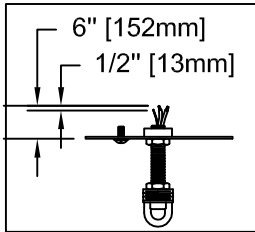

CAUTION - All glass is fragile, use care when handling Glass component(s) and or Lamp(s).

CANOPY MOUNTING & WIRE CONNECTION ASSEMBLY STEPS:

ADJUST HEIGHT WITH "D"
K → A (TO LOCK)
RÉGLEZ LA HAUTEUR AVEC "D"
K → A (À VERROUILLER)
AJUSTA LA ALTURA CON "D"
K → A (APRETAR)