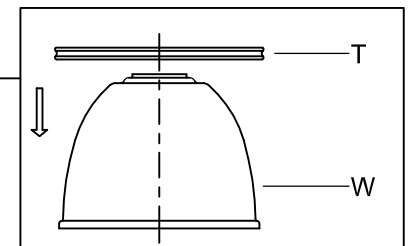

FIXTURE ASSEMBLY STEPS:

1. Q → R
2. T → W
3. X,V → S
4. U → S

B, C, G & U
(NOT FURNISHED)
(NON FOURNIE)
(NO INCLUIDA)