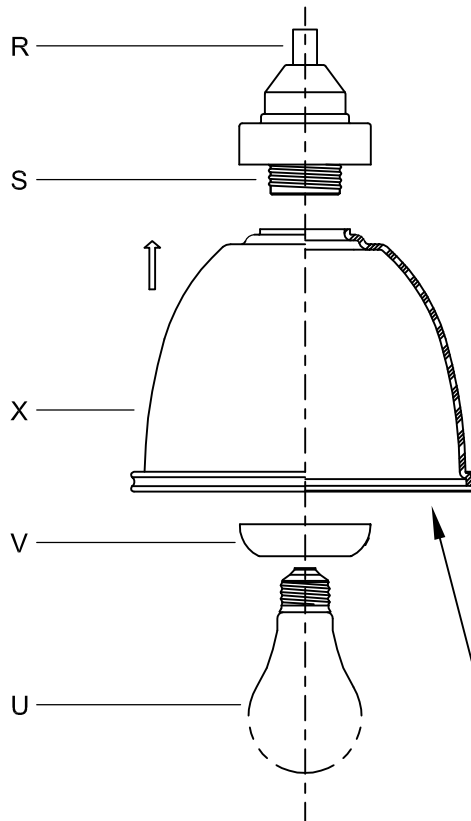

FIXTURE ASSEMBLY STEPS:

1. Q → R
2. T → W
3. X,V → S
4. U → S

B, C, G & U
(NOT FURNISHED)
(NON FOURNIE)
(NO INCLUIDA)