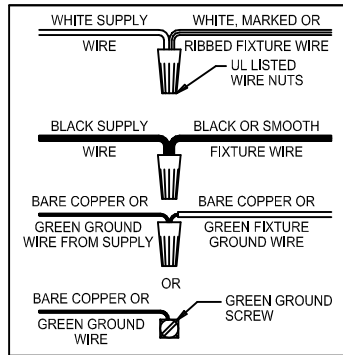

CAUTION: Read instructions carefully and turn electricity off at main circuit breaker panel before beginning installation.

500137

WARNING - If any Special Control Devices are used with this Fixture, Follow the Instructions Carefully to assure full compliance with N.E.C. requirements. If there are any questions, contact a Qualified Electrical Contractor.

CAUTION - All glass is fragile, use care when handling Glass component(s) and or Lamp(s).

CANOPY MOUNTING & WIRE CONNECTION ASSEMBLY STEPS:

ADJUST HEIGHT WITH "D"
K → A (TO LOCK)
RÉGLEZ LA HAUTEUR AVEC "D"
K → A (À VERROUILLER)
AJUSTA LA ALTURA CON "D"
K → A (APRETAR)