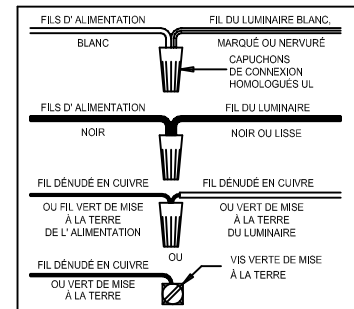

Instructions d'Assemblage et Installation

MISE EN GARDE: Lire les instructions avec soin et couper le courant au disjoncteur central avant de commencer l'installation.

*****

AVERTISSEMENT - S'il y a d'autres mécanismes régulateurs qui s'emploient avec ce dispositif, suivre soigneusement les instructions pour satisfaire aux exigences NEC. Si vous avez des questions, consulter un électricien qualifié.

AVERTISSEMENT - Ce produit contient des composants chimiques qui selon L'état de Californie provoquent un cancer, des infirmités de naissance et (ou) du mal au système reproductif. Il faut laver les mains soigneusement après avoir installé, manipulé, nettoyé, ou autrement touché ce produit.

MISE EN GARDE - Le verre est toujours fragile; maniez le(s) composant(s) et/ou l' (les) ampoule(s) avec prudence.

*****