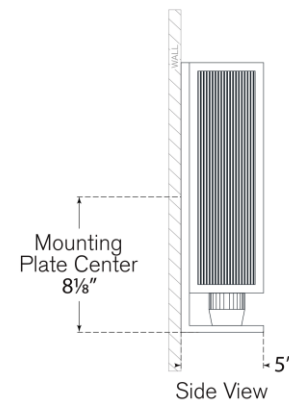

## York 16" Double Box Outdoor Sconce

Item # BBL 2187SB-CRB

Designer: Barbara Barry

Height: 16.25"

Width: 10"

Extension: 5"

Backplate: 10" x 16.25" Rectangle

Finishes: BZ, SB

Glass Options: CRB

Socket: 2 - E26 Keyless

Wattage: 2 - 8 LED T9

Weight: 14 Pounds

Top View

Side View

Front View