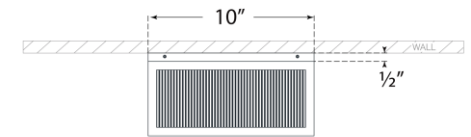

## York 16" Double Box Outdoor Sconce

Item # BBL 2187SB-CRB

Designer: Barbara Barry

Height: 16.25"

Width: 10"

Extension: 5"

Backplate: 10" x 16.25" Rectangle

Finishes: BZ, SB

Glass Options: CRB

Socket: 2 - E26 Keyless

Wattage: 2 - 8 LED T9

Weight: 14 Pounds

Top View

Side View

Front View