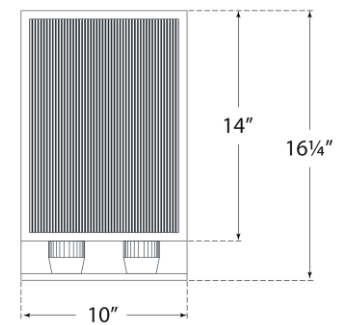

## York 16" Double Box Outdoor Sconce

Item # BBL 2187SB-CRB

Designer: Barbara Barry

Height: 16.25"

Width: 10"

Extension: 5"

Backplate: 10" x 16.25" Rectangle

Finishes: BZ, SB

Glass Options: CRB

Socket: 2 - E26 Keyless

Wattage: 2 - 8 LED T9

Weight: 14 Pounds

Top View

Side View

Front View