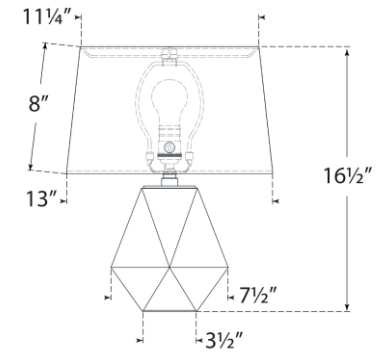

TEAR SHEET

Gemma Small Table Lamp

Item # CHA 8437SMG-L

Designer: Chapman & Myers

Height: 16.5"

Width: 13"

Base: 3.5" Square

Finishes: CG, SMG, WG

Shade Treatments: L

Shade Details: SH11.25" x 13" x 8"

Socket: E26 Dimmer

Wattage: 15 LED A19

Weight: 11 Pounds

Note: French Wired

Front View

Top View