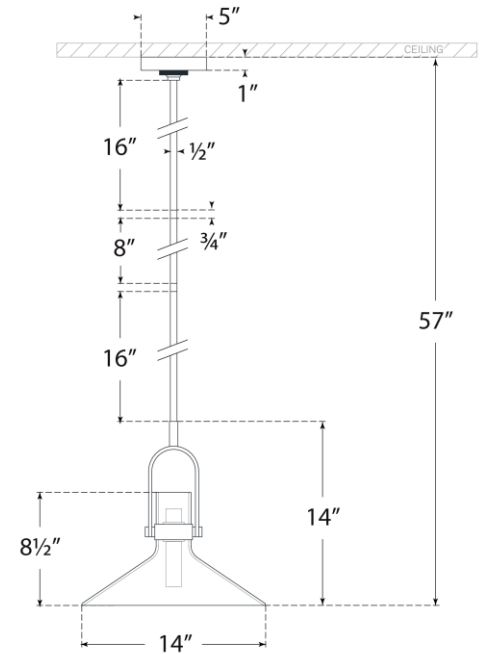

TEAR SHEET

Larkin 14" Empire Pendant

Item # IKF 5450BZ-CG

Designer: Ian K. Fowler

O/A Height: 57"

Fixture Height: 14"

Min. Custom Height: 20.75"

Width: 14"

Canopy: 5" Round

Finishes: BZ, HAB, PN

Glass Options: CG

Socket: Dedicated LED

Wattage: 9w (1000lm)

Weight: 8 Pounds

Note: UL Only | Custom Height Available

Bottom View