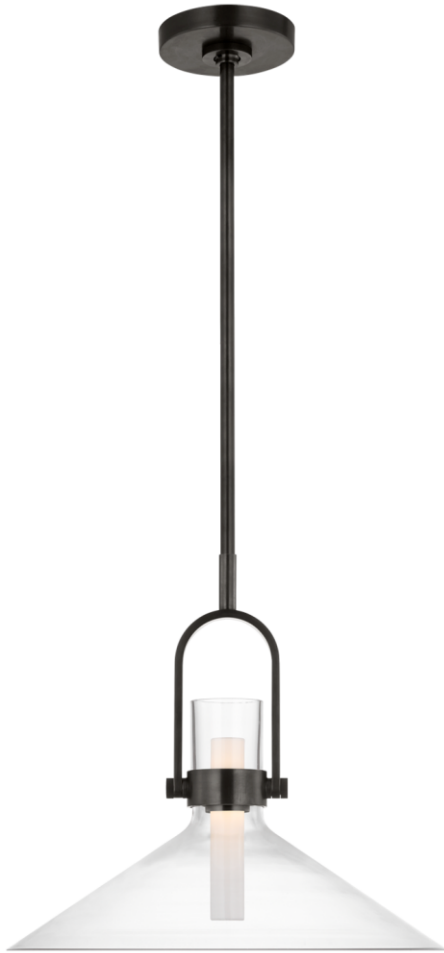

# TEAR SHEET

## Larkin 18" Empire Pendant

Item # IKF 5451BZ-CG

Designer: Ian K. Fowler

- O/A Height: 60"
- Fixture Height: 16.75"
- Min. Custom Height: 23.5"
- Width: 18.25"
- Canopy: 6" Round
- Finishes: BZ, HAB, PN
- Glass Options: CG
- Socket: Dedicated LED
- Wattage: 15w (1800lm)
- Weight: 12 Pounds
- Note: UL Only | Custom Height Available