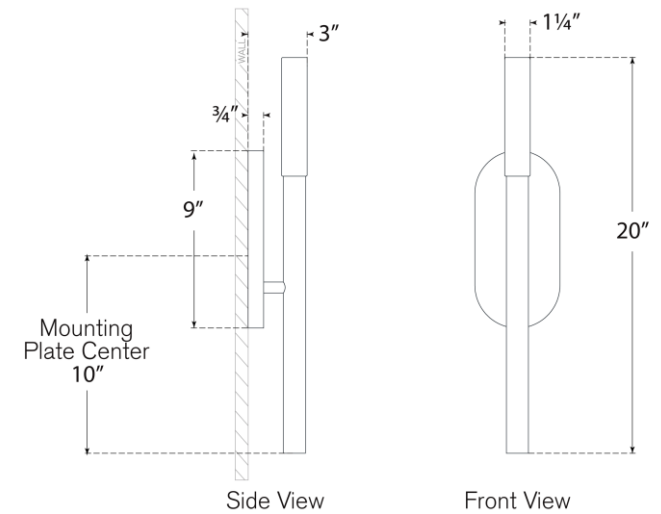

TEAR SHEET

Rousseau Medium Bath Sconce

Item # KW 2281BZ-SG

Designer: Kelly Wearstler

Height: 20"

Width: 4.25"

Extension: 3"

Backplate: 4.25" x 9" Oval

Finishes: AB, BZ, PN

Glass Options: CG, EC, ECG, SG

Lightsource: Dedicated LED

Wattage: 6w (700lm)

Weight: 5 Pounds

Top View

Side View

Front View