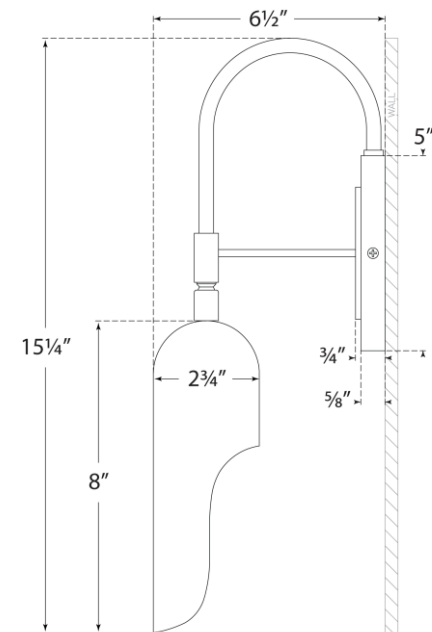

TEAR SHEET

Lucien Functional Wall Light

Item # KW 2420AB

Designer: Kelly Wearstler

Height: 15.25"

Width: 5"

Extension: 6.5"

Backplate: 5" Round

Finishes: AB, PN

Socket: E26 Keyless

Wattage: 25 T10

Weight: 3 Pounds

Side View