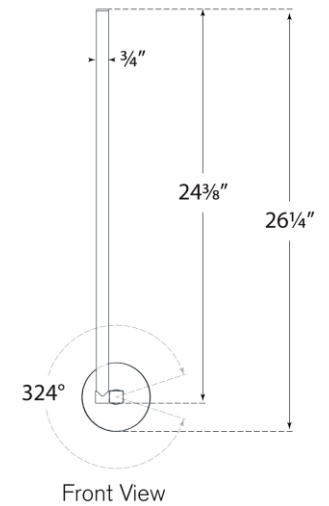

TEAR SHEET

Cona Large Sconce

Item # KW 2760AB

Designer: Kelly Wearstler

Height: 26.25"

Width: 4.25" - 26.25"

Extension: 3" - 26.75"

Backplate: 4.25" Round

Finishes: AB, BZ, PN

Lightsource: Dedicated LED

Wattage: 12w (1400lm)

Weight: 3 Pounds

Note: UL Only | Ceiling or Wall Mount

Top View

Side View

Front View