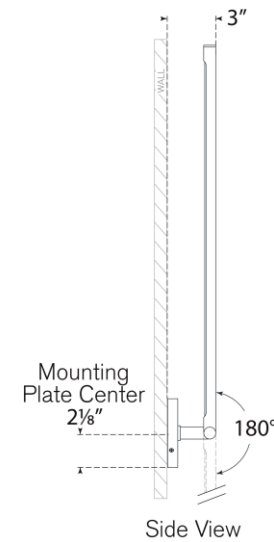

TEAR SHEET

Cona Large Sconce

Item # KW 2760AB

Designer: Kelly Wearstler

Height: 26.25"

Width: 4.25" - 26.25"

Extension: 3" - 26.75"

Backplate: 4.25" Round

Finishes: AB, BZ, PN

Lightsource: Dedicated LED

Wattage: 12w (1400lm)

Weight: 3 Pounds

Note: UL Only | Ceiling or Wall Mount

Top View

Side View

Front View