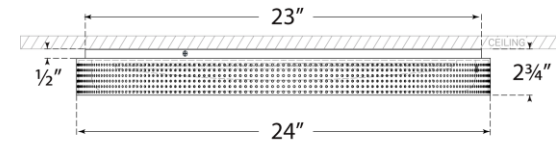

TEAR SHEET

Precision 24" Round Flush Mount

Item # KW 4083AB-WG

Designer: Kelly Wearstler

Height: 2.75"

Width: 24"

Canopy: 23" Round

Finishes: AB, BZ, PN

Glass Options: WG

Lightsource: Dedicated LED

Wattage: 35w (4200lm)

Weight: 34 Pounds

Note: UL Only

Front View

Bottom View