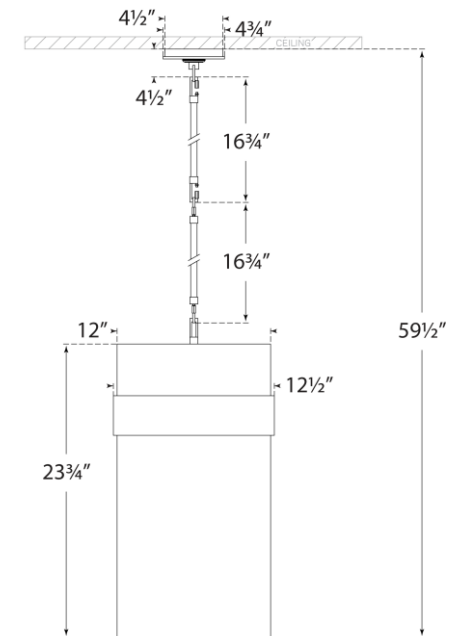

TEAR SHEET

Presidio Medium Pendant

Item # S 5674HAB-CG

Designer: Ian K. Fowler

O/A Height: 59.5"

Fixture Height: 24"

Min. Custom Height: 38"

Width: 12.5"

Canopy: 4.75" Round

Finishes: BZ, HAB, PN

Glass Options: CG

Socket: 4 - E26 Keyless

Wattage: 4 - 40 T10

Weight: 22 Pounds

Note: Custom Height Available

Front View