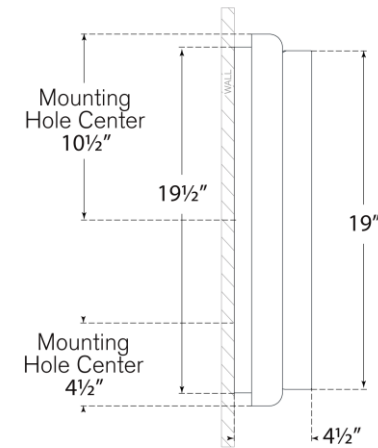

TEAR SHEET

Penumbra 21" Sconce

Item # WS 2076HAB/L

Designer: Windsor Smith

Height: 21"

Width: 6"

Extension: 4.5"

Backplate: 3.25" x 19.5" Rectangle

Finishes: BZ/L, BZ/WHT, HAB/L, HAB/WHT, PN/L, PN/WHT

Lightsource: Dedicated LED

Wattage: 18w (2100lm)

Weight: 7 Pounds

Note: UL Only | Requires Smaller Outlet Box

Top View

Side View

Front View