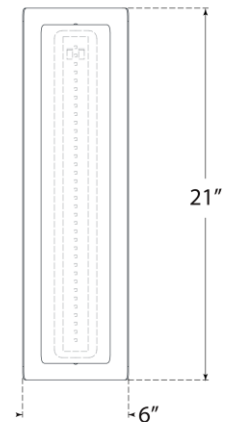

TEAR SHEET

Penumbra 21" Sconce

Item # WS 2076HAB/L

Designer: Windsor Smith

Height: 21"

Width: 6"

Extension: 4.5"

Backplate: 3.25" x 19.5" Rectangle

Finishes: BZ/L, BZ/WHT, HAB/L, HAB/WHT, PN/L, PN/WHT

Lightsource: Dedicated LED

Wattage: 18w (2100lm)

Weight: 7 Pounds

Note: UL Only | Requires Smaller Outlet Box

Top View

Side View

Front View