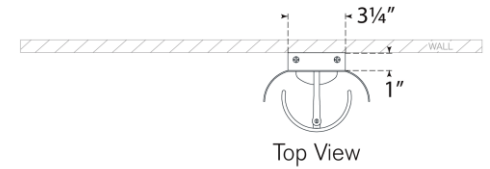

TEAR SHEET

Penumbra 21" Sconce

Item # WS 2076HAB/L

Designer: Windsor Smith

Height: 21"

Width: 6"

Extension: 4.5"

Backplate: 3.25" x 19.5" Rectangle

Finishes: BZ/L, BZ/WHT, HAB/L, HAB/WHT, PN/L, PN/WHT

Lightsource: Dedicated LED

Wattage: 18w (2100lm)

Weight: 7 Pounds

Note: UL Only | Requires Smaller Outlet Box

Top View

Side View

Front View