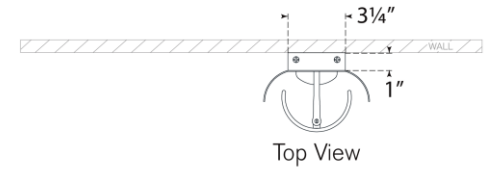

TEAR SHEET

Penumbra 21" Sconce

Item # WS 2076PN/WHT

Designer: Windsor Smith

Height: 21"

Width: 6"

Extension: 4.5"

Backplate: 3.25" x 19.5" Rectangle

Finishes: BZ/L, BZ/WHT, HAB/L, HAB/WHT, PN/L, PN/WHT

Lightsource: Dedicated LED

Wattage: 18w (2100lm)

Weight: 8 Pounds

Note: UL Only | Requires Smaller Outlet Box

Top View

Side View

Front View