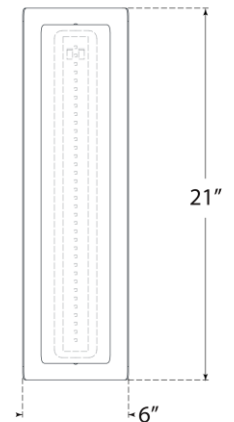

TEAR SHEET

Penumbra 21" Sconce

Item # WS 2076PN/WHT

Designer: Windsor Smith

Height: 21"

Width: 6"

Extension: 4.5"

Backplate: 3.25" x 19.5" Rectangle

Finishes: BZ/L, BZ/WHT, HAB/L, HAB/WHT, PN/L, PN/WHT

Lightsource: Dedicated LED

Wattage: 18w (2100lm)

Weight: 8 Pounds

Note: UL Only | Requires Smaller Outlet Box

Top View

Side View

Front View