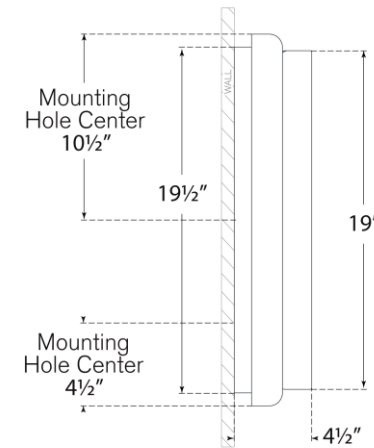

TEAR SHEET

Penumbra 21" Sconce

Item # WS 2076PN/WHT

Designer: Windsor Smith

Height: 21"

Width: 6"

Extension: 4.5"

Backplate: 3.25" x 19.5" Rectangle

Finishes: BZ/L, BZ/WHT, HAB/L, HAB/WHT, PN/L, PN/WHT

Lightsource: Dedicated LED

Wattage: 18w (2100lm)

Weight: 8 Pounds

Note: UL Only | Requires Smaller Outlet Box

Top View

Side View

Front View