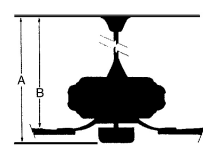

MEASUREMENTS

Blade Finish:				Reversible Blades:	No
Blade Material:				Slope:	Yes
MDF Construction				Hanging Weight:	11.02
Blade Sweep:	No. of Blades:	Blade Pitch:			
42"	5	12 DEGREES			
Downrod 1:	Downrod 1 Outside Dia:	Downrod 2:	Downrod 2 Outside Dia:		
6	0.75				
Ceiling to Lowest Point: (Dim A)	Ceiling to Blade (Dim B)	Lead Wire:	Motor Size:		
12.25	9.75	80"	153x10mm		