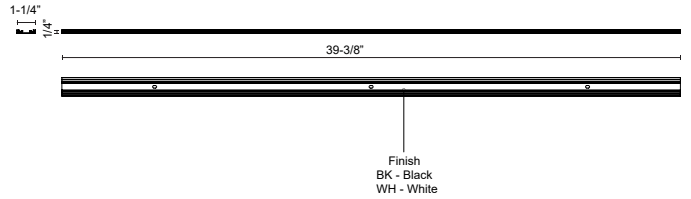

TRILO TRT989100

TRILO TRACK SYSTEM

PROJECT

TRT989100-BK
Black

TRT989100-WH
White

SPECIFICATION DETAILS

Fixture Dimensions	L39-3/8" x W1-1/4" x H1/4"
Location	Dry
Material	Aluminum + Copper + Polymeric Material
Paint Finish	BK02; WH02

* For custom options, consult factory for details.

* For warranty information, please visit www.kuzcolighting.com/warranty

DESCRIPTION

Trilo track rails are designed to be super-slim and as flush with your walls and ceiling as possible. Enjoy the slim, sleek track in any configuration using our easy to install 3' and 6' options. Each track includes a customizable cover that easily cuts to the needs of your system, providing a clean and modern look between track heads.