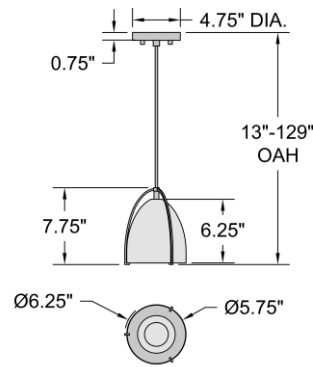

Stock Code: **63136-MBL**

Collection: Axel

PRODUCT INFORMATION

Base: 63136 Parent: 63136
Mounting Type: Ceiling UPC: 641594252286
Finish: Matte Black
Diffuser: N/A

PRODUCT MEASUREMENTS

FIXTURE**	BACKPLATE / CANOPY**
Length:	Length
Width:	Width:
Diameter 6.25"	Diameter: 4.75"
Height: 7.75"	Height: .75"
Extension:	
Overall Height: 13-129"	

TECHNICAL SPECIFICATIONS

SPECIFICATIONS

Frame Material: Steel
Diffuser Material: Metal
Lamping Type: E-26 (Incandescent) Jbox: Standard
Lamping Base: E-26 Lamp Wattage: 60 W
Lamp Quantity: 1 Total Wattage: 60 W
Voltage: 120v Lamps Included: No

LINE DRAWING

IES FILE

In addition to Access Lighting's purchase and warranty terms and conditions, by signing below or placing an order, you agree that you are authorized to bind the entity placing any order and acknowledge the following: All of sizes and measurements are approximate and all images are for illustrative purposes only. In the event of an inconsistency, the "Product Measurements" section controls. There also may be slight differences in the colors and designs compared to the displayed and printed images.

Signature: _____

Print Name _____ Date: _____

Toll Free 800-828-5483 www.AccessLighting.com

301 Piedmont Grove Park, Suite A, Greenville, SC 29611

** NOTE: All measurements are rounded up to the 1/4 inch. There is no warranty on any replaceable bulbs, even if included with the fixture.