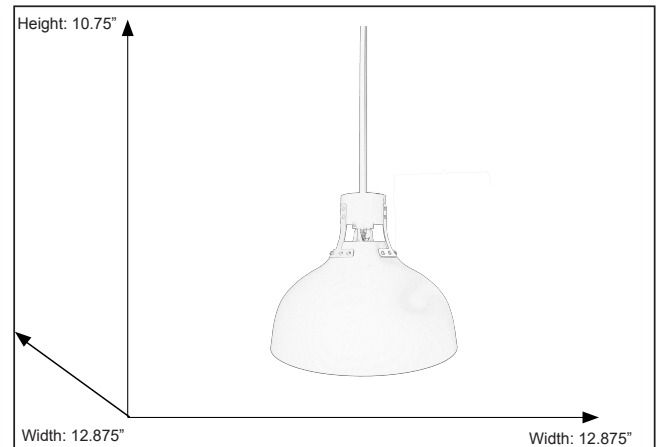

7-70214

Octavia Steel Shade Pendant - BK/CG

Description

The Octavia Large Metal Shade Pendant is a nice contemporary solution for kitchen lighting that will blend practicality with style.

Features

Item Number	7-70214
Finish	Black & Champagne Gold
Dimensions	10.75" Height x 12.875" Width
Lamp Info	1x 60W
Bulb Base	E26 (Medium)
ETL Listed	Dry
Location	Indoor