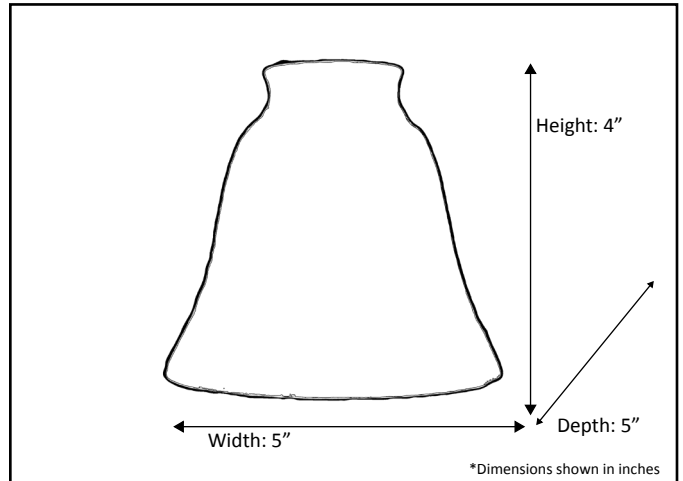

Model #	G-417
Fixture Series	Glass Options
Glass Finish	Seeded
Size	4" H x 5" W

Glass Shown: G-417, Seeded

*Lamps not included

HOMEnhancements.com / 1505-A Kelly Blvd., Carrollton, TX. 75006

Product specifications subject to change without notice.