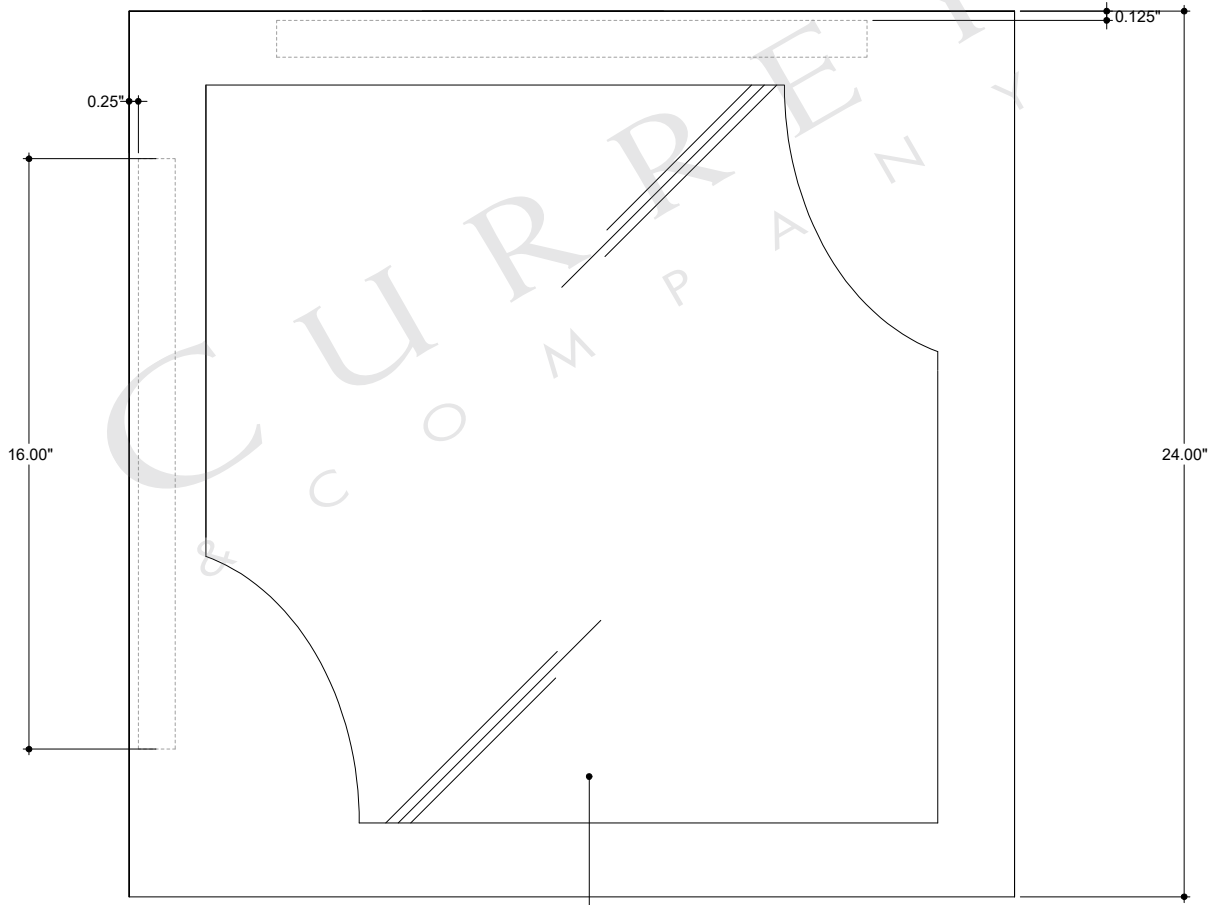

TOP VIEW

FRONT VIEW

MIRROR 20.00" x 20.00"