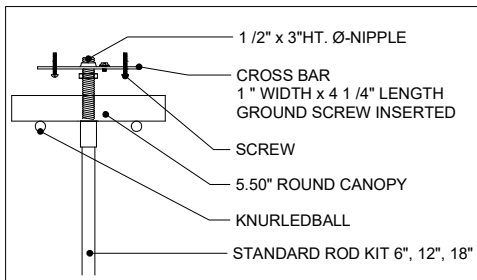

TOP VIEW

FRONT VIEW

9000-0088

ALL WORK © 2016 CURREY & COMPANY