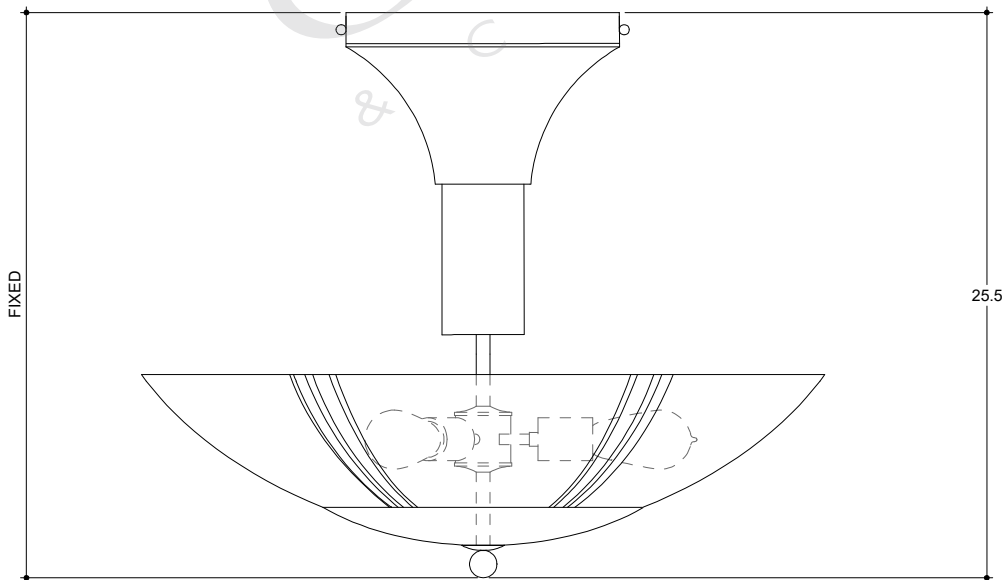

CANOPY DETAIL

FRONT VIEW

9000-0403

ALL WORK © 2018 CURREY & COMPANY