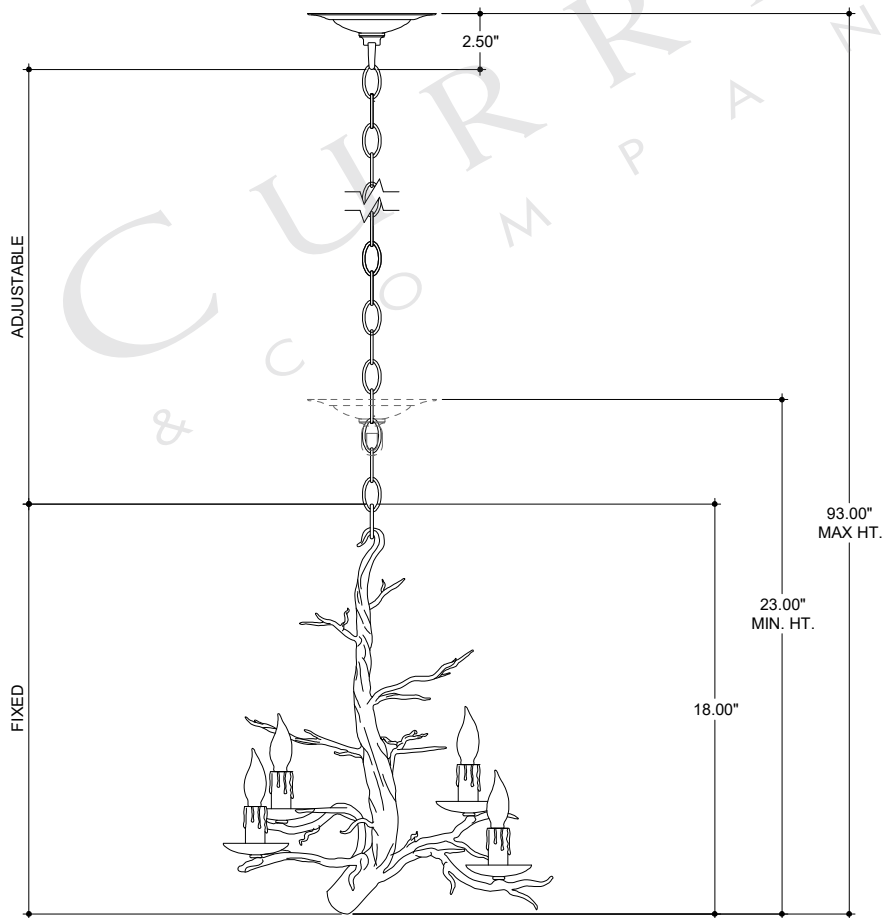

TOP VIEW

CANOPY DETAIL

FRONT VIEW

9000-0427

ALL WORK © 2018 CURREY & COMPANY