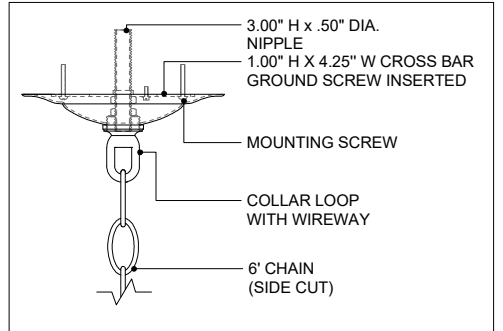

TOP VIEW

CANOPY DETAIL

FRONT VIEW

9000-0427

ALL WORK © 2018 CURREY & COMPANY