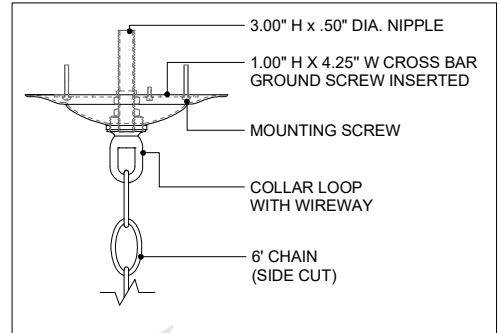

TOP VIEW

CANOPY DETAIL

FRONT VIEW

9000-0428

ALL WORK © 2018 CURREY & COMPANY