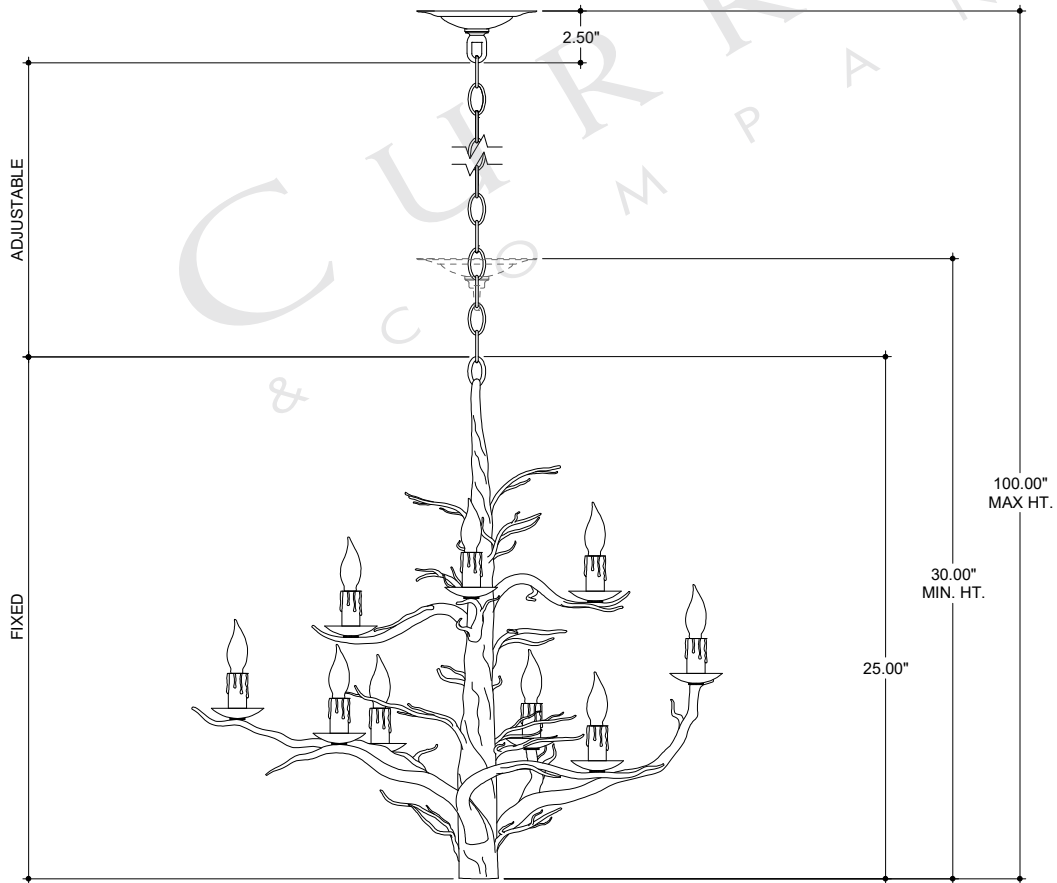

TOP VIEW

CANOPY DETAIL

FRONT VIEW

9000-0428

ALL WORK © 2018 CURREY & COMPANY