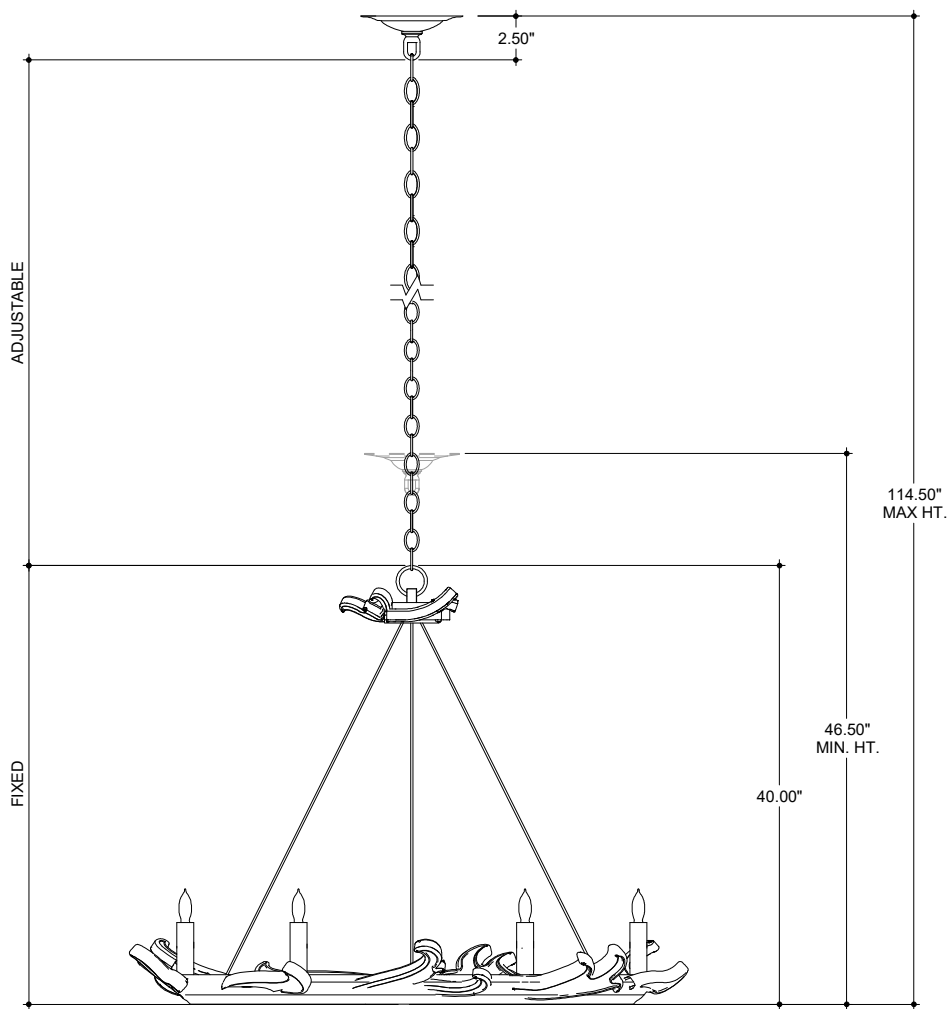

34.00" DIA. BODY
 6.00" DIA. CANOPY
 1.00" H X 4.25" W
 CROSS BAR

TOP VIEW

CANOPY DETAIL

FRONT VIEW