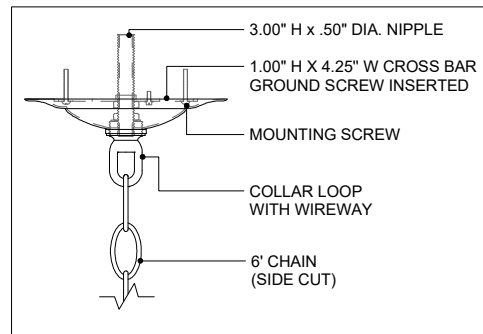

34.00" DIA. BODY
 6.00" DIA. CANOPY
 1.00" H X 4.25" W
 CROSS BAR

TOP VIEW

CANOPY DETAIL

FRONT VIEW