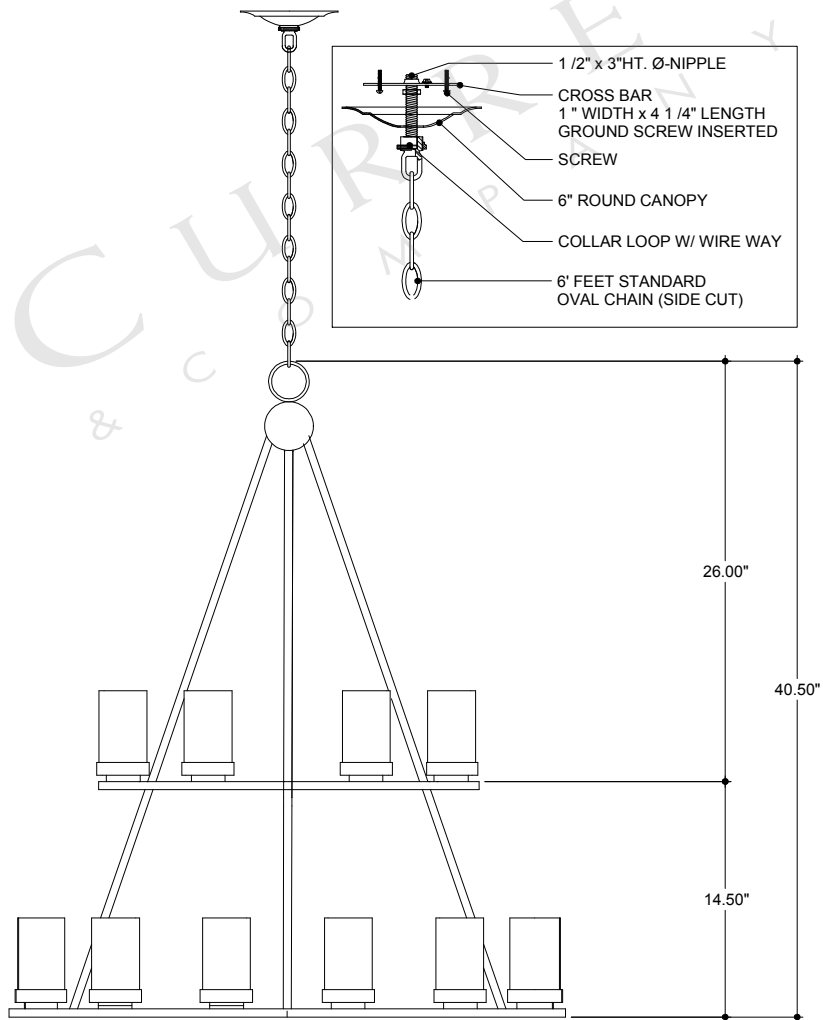

TOP VIEW

FRONT VIEW

- 1/2" x 3"HT. Ø-NIPPLE
- CROSS BAR
1" WIDTH x 4 1/4" LENGTH
GROUND SCREW INSERTED
- SCREW
- 6" ROUND CANOPY
- COLLAR LOOP W/ WIRE WAY
- 6' FEET STANDARD
OVAL CHAIN (SIDE CUT)